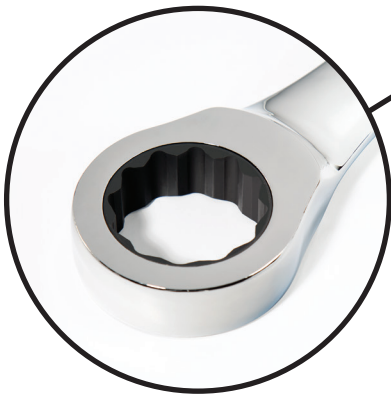

6 PIECE JUMBO RATCHETING WRENCH SET

- Geartech[®] deep tooth design for increased torque over standard ratchet wrenches
- Specialty Heat Treated Chrome Vanadium Steel allows for a smaller ratchet head design for tight areas where conventional tools will not reach.
- 72 tooth design for a 5° swing per tooth vs. standard 30° for standard ratchet wrenches

Geartech[®] deep teeth for more torque

Includes durable canvas pouch for convenient storage and easy travel

Jumbo Ratcheting Wrenches are also available to purchase separately.

SET INCLUDES:

1-5/16" (993701)	1-3/8" (993702)	1-1/2" (993704)	1-5/8" (993705)	1-7/8" (993709)	2" (993710)
------------------	-----------------	-----------------	-----------------	-----------------	-------------